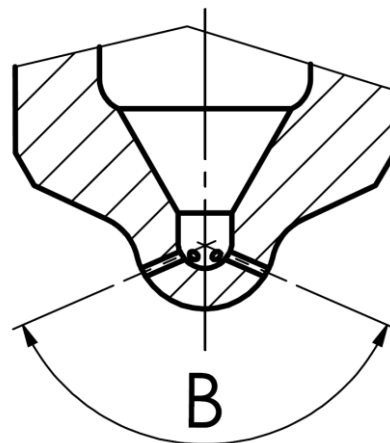

ABBREVIATIONS

- Holes

In this section are reported the information about how many micro holes there are and their diameter, in this following way: <N.microholes> x <Diameter microholes>

- Angles

In this section are reported the information related to nozzle and micro holes angular position

Engine Angle	Spray Angle
A	B

OEM CODES AND PARTS NUMBERS ARE GIVEN FOR REFERENCE PURPOSE ONLY