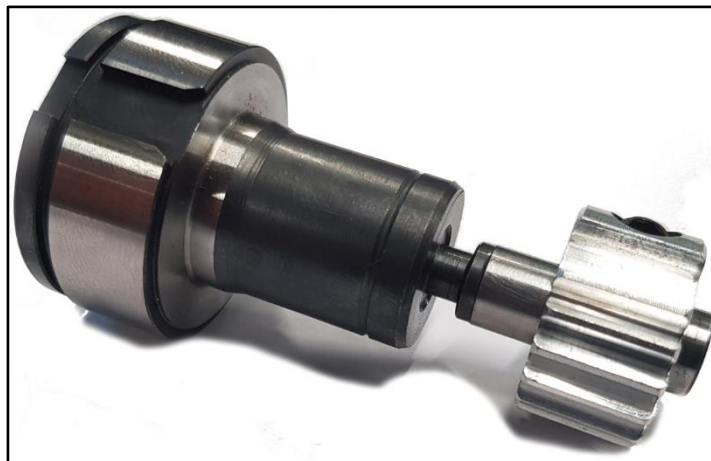

**OEM CODES AND PARTS
NUMBERS ARE GIVEN FOR
REFERENCE PURPOSE ONLY**

FIRAD Code	DELPHI® Stamping	DELPHI® Injector code	OE Code	Vehicle/Engine	Engine angle	Spray angle	Holes
FPB004	/	/	9H5797 (DISA)	/	/	/	/

FIRAD Code	DELPHI® Stamping	DELPHI® Injector code	OE Code	Vehicle/Engine	Engine angle	Spray angle	Holes
FPB001	/	/	D1W6541 (DIPACO)	/	/	/	/

FIRAD Code	DELPHI® Stamping	DELPHI® Injector code	OE Code	Vehicle/Engine	Engine angle	Spray angle	Holes
FPB002	/	/	D4P9830 (DIPACO)	/	/	/	/